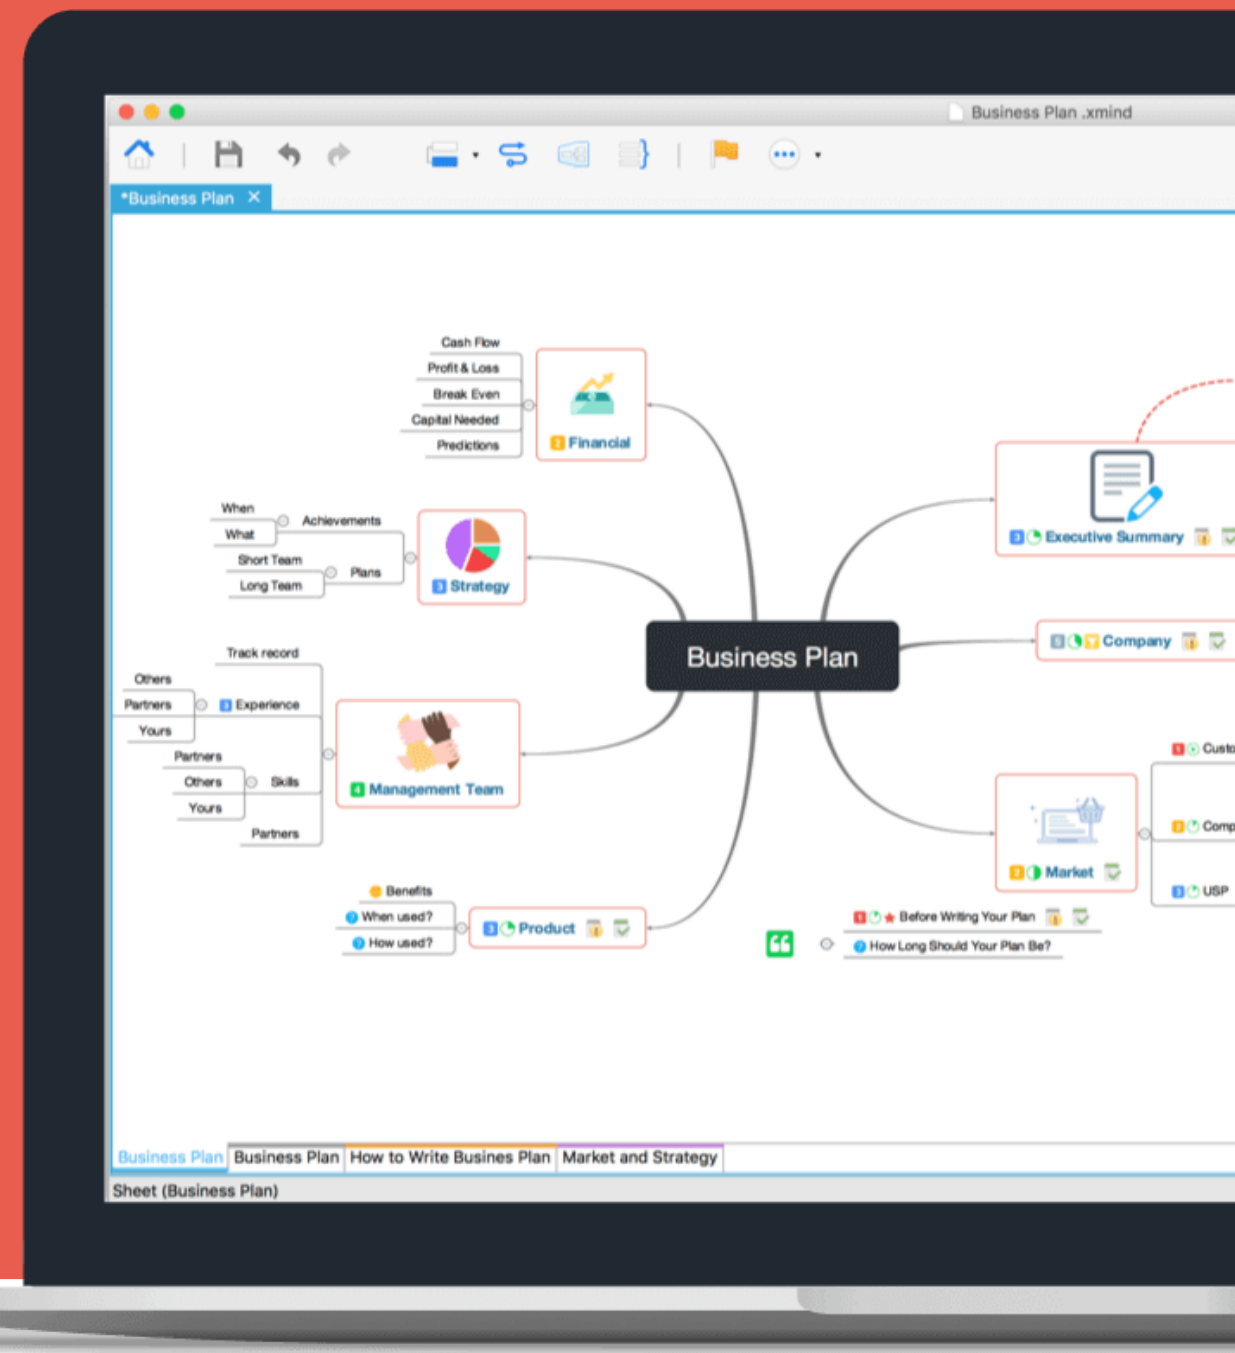

Christy Annatiur

XMind is a mindmapping tool that could help you to organize your thoughts. It's a mind mapping diagramming tools aid brainstorming. You could use XMind to build sitemap, grouping information, or recording thoughts and feedback.

### Mind Mapping

XMind also offers Org-chart, Tree-chart, Logic-chart, etc. These charts will play important roles under various circumstances. More importantly, all these charts can be used within one map!

## Brainstorming Session Brain Dump

The new brainstorming mode allows you to classify inspirations in Idea Factory by groups.

### Gantt View